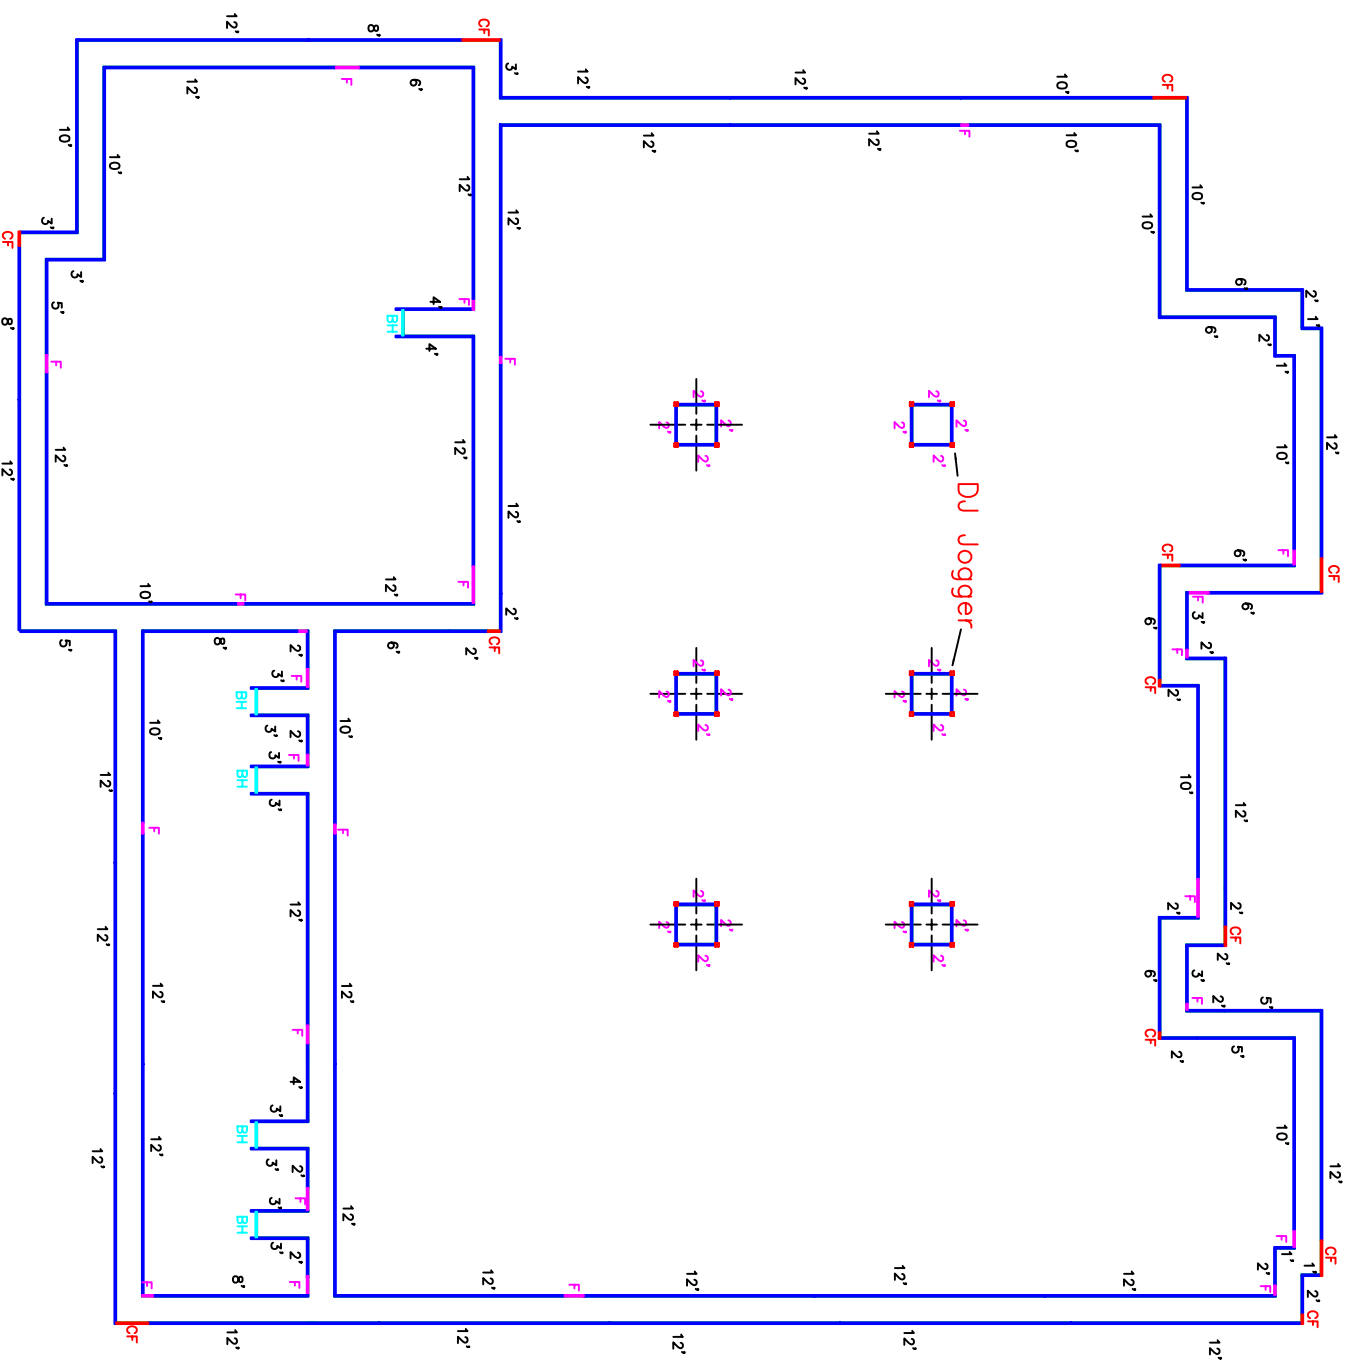

EZ Footing Form Layout

GDB Software
800-845-6642

Forming Inventory	
1'	4
2'	41
3'	13
4'	3
5'	4
6'	7
8'	3
10'	12
12'	33
DJ	24
16" BH	5
CF	12
F	24