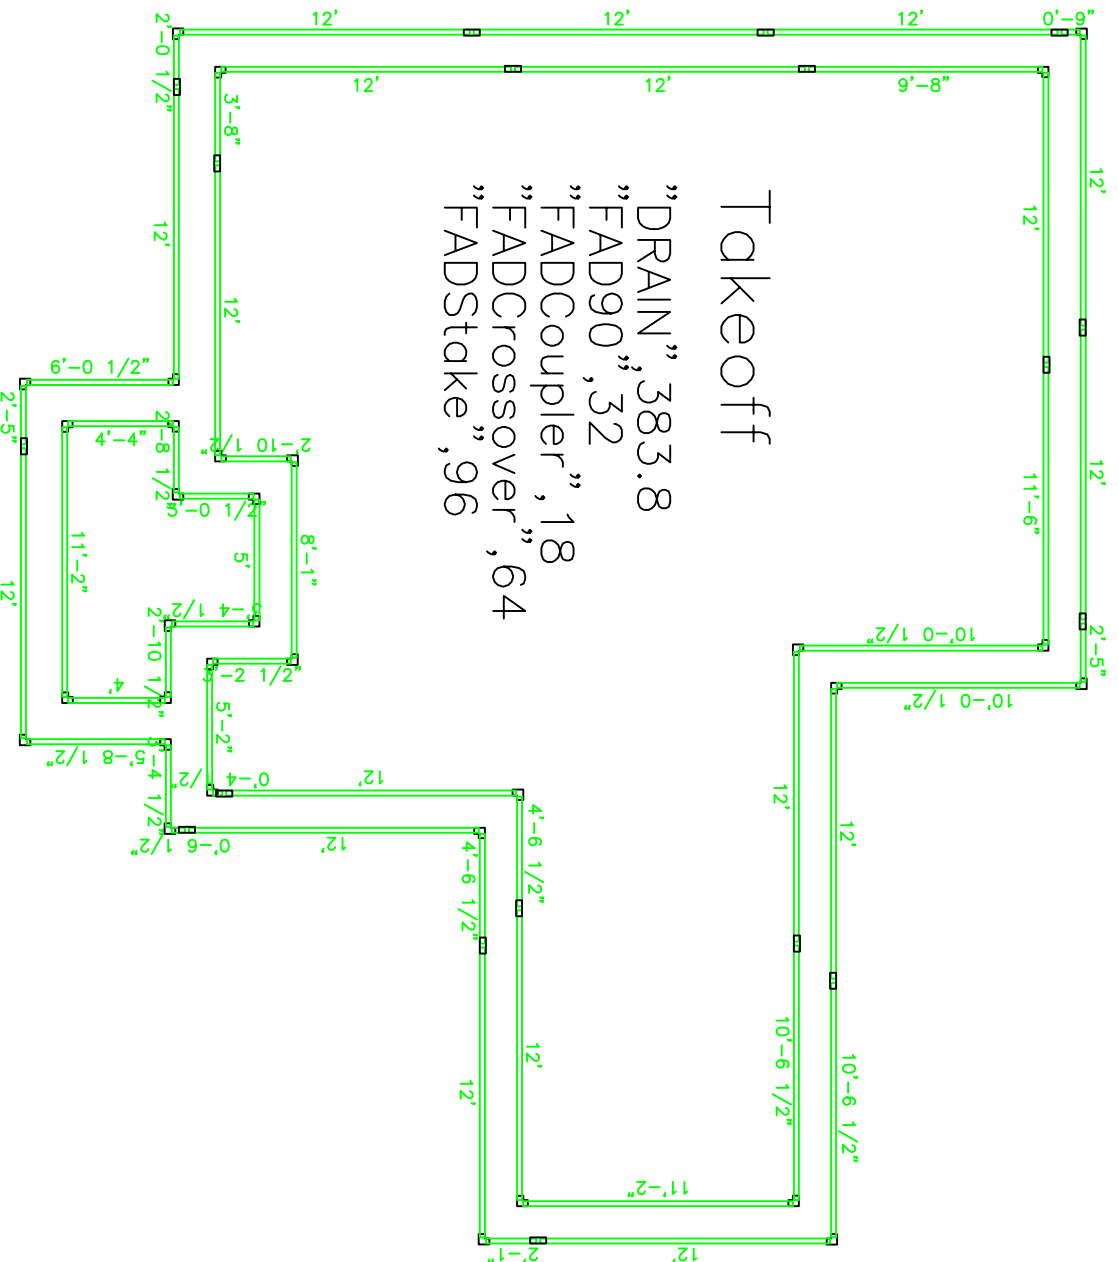

Form A Drain

GDB Software, Inc.
800-845-6642

Cut Listing

Takeoff
 "DRAIN", 383.8
 "FAD90", 32
 "FADCoupler", 18
 "FADCrossover", 64
 "FADStake", 96

Form A Drain	Quantity	Dimensions	Notes
1	4	1 1/2"	8"
1	6	1 1/2"	8"
1	2	0 1/2"	8"
1	2	1	8"
1	2	10 1/2"	8"
1	3	2 1/2"	8"
1	3	4 1/2"	8"
1	3	8	8"
1	4	4	8"
1	4	6 1/2"	8"
1	5	2	8"
1	5	8 1/2"	8"
1	6	0 1/2"	8"
1	8	1	8"
1	10	0 1/2"	8"
2	10	6 1/2"	8"
2	11	2	8"
2	12	6	8"
18	18	12	8"